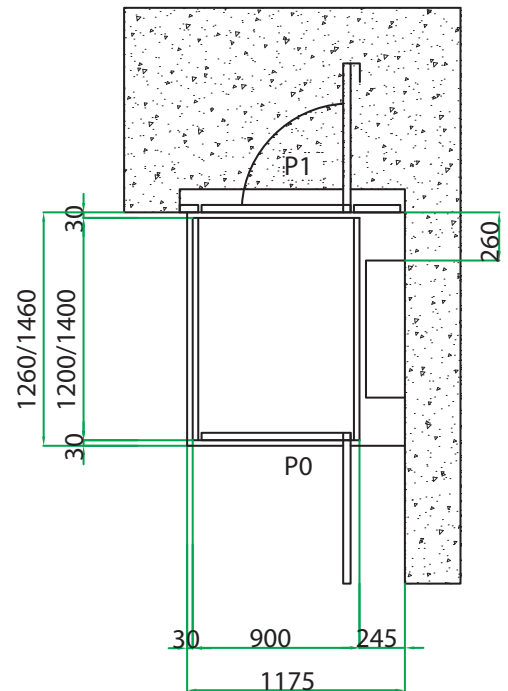

## General characteristics:

- Round until 1,9m
- Speed: 0,15m/s
- RAL colour 3005 or 7032 (others under order)
- Panoramic doors and cabin
- Anti-slip floor
- Easy assembly
- Inverted pleat to below protection
- Platform dimensions: 900x1200

## Optional:

- Access ramp
- 90° Double entrance
- Cabin 900x1400
- Motorized doors
- Remote control
- Folding interior seat